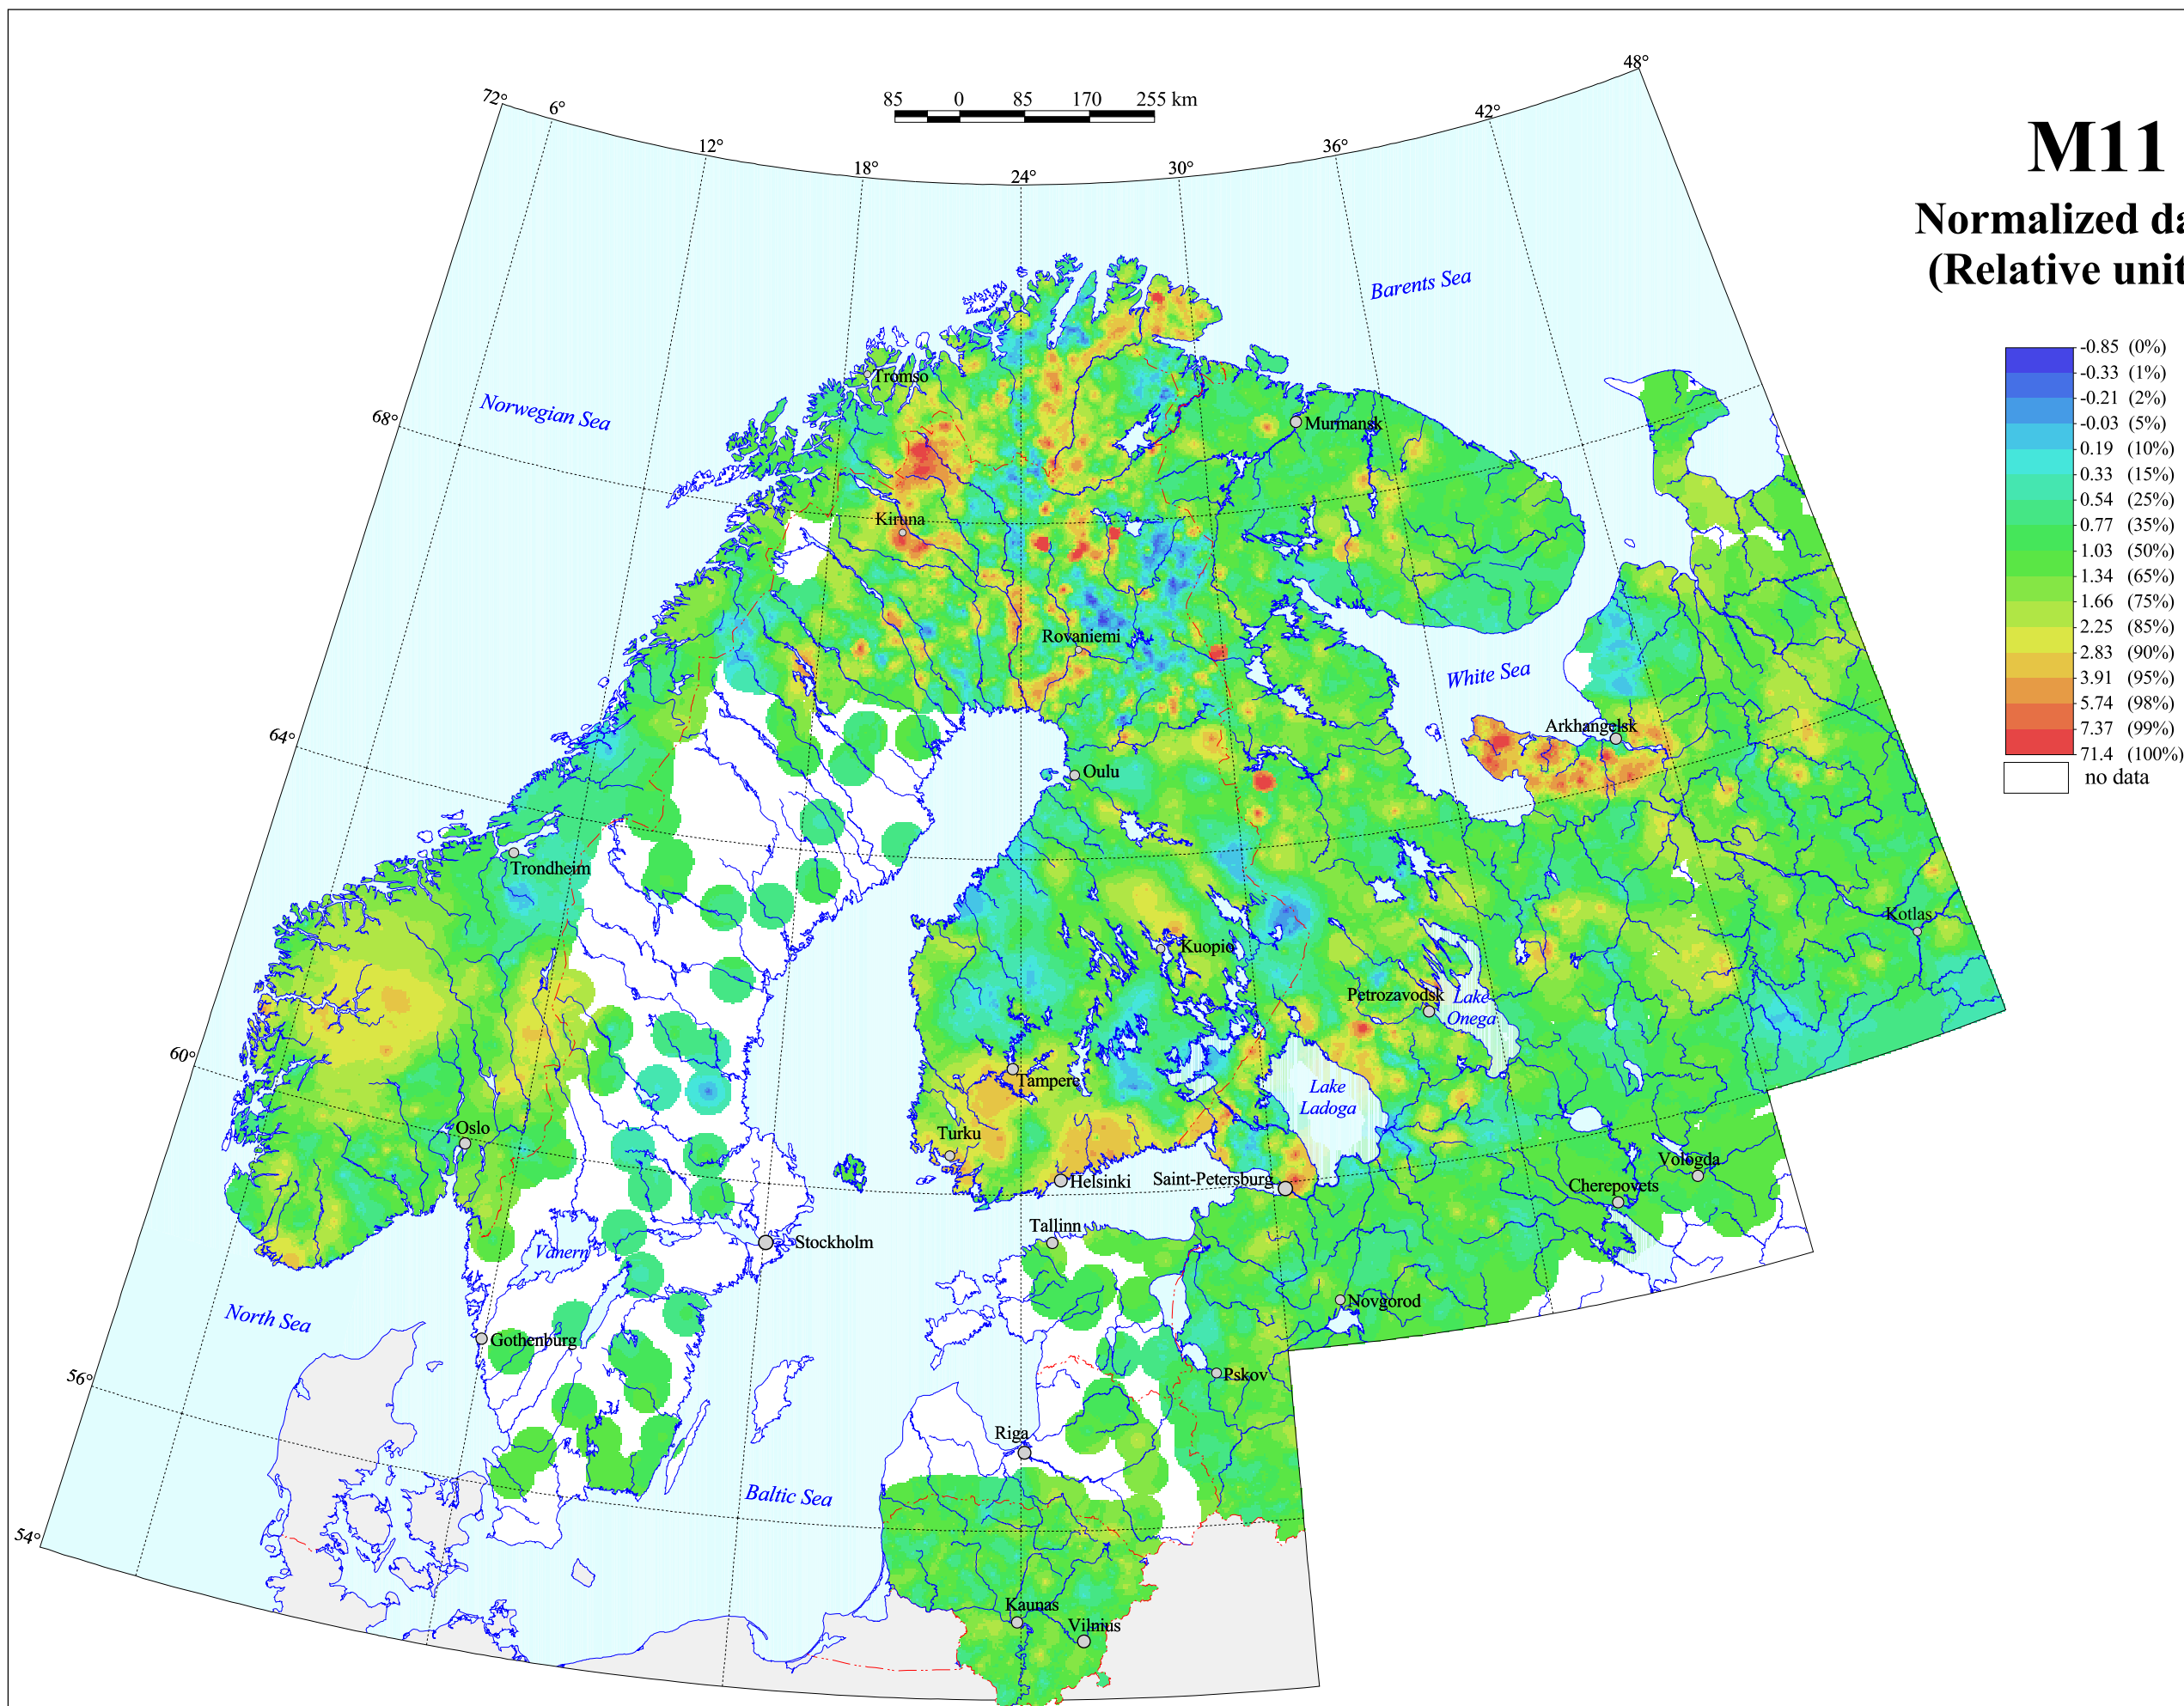

M11

Normalized data
(Relative units)

M11 (Al, Ba) in Stream Sediment